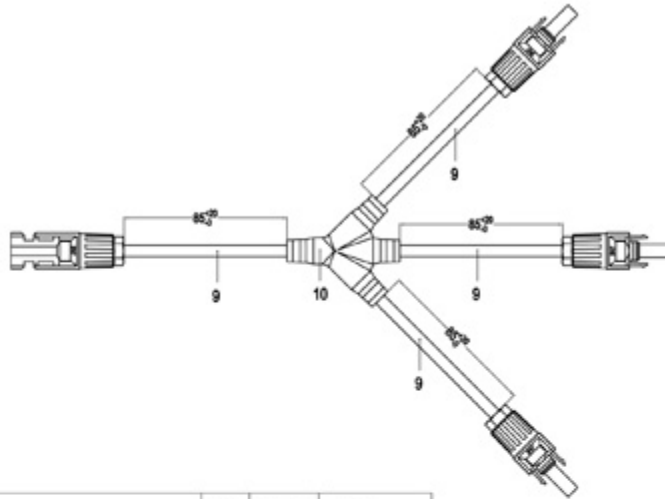

LEADER

Conector paralelo MC4 cableado panel solar juntos

Modelo

SY-BY31-A/B

Ningún producto.	SY-BY31-A / B
Insulation material	PPO
Voltaje clasificado	TUV 1000 DC / UL 600V DC
Corriente nominal	20A-40A
Test voltage	6KV (50Hz, 1 min)
Contact material	copper, tin plated
Contact resistance	less than 0.5 m ohm
Degree of protection	IP67
Dimensión del pin	4.0 MM
Cable solar compatible	2.5/4.0 /6.0 mm ² (14/12/10 AWG)

10	SY-CM21-00	2in1 Molding	1	Black	PP
9	SY-CB85-01	4.0mm ² Cable	4	Black	L=85mm
8	SY-MC4-2-S01-00	Ø10*1.5*0° Ring	3	Red	Silicone
7	SY-TC4A-P01-00	Ø4.0 Cable Male Connector Housing	3	Black	PPO
6	SY-TC4A-M02-00	Ø4 Drum Terminal	3	White	Beryllium Bronze
5	SY-TC4A-M01-00	Ø4 Female Terminal	1	White	Copper
4	SY-MC4-1-P01-00	Ø4.0 Cable Male Connector Housing	1	Black	PPO
3	SY-TC4B-S01-00	Ø10.5*7.0 Waterproof Ring(For 4~6MM ² Cable)	4	Black	Silicone
2	SY-TC4A-P01-00	Ø15 Tumcap	4	Black	PPO
1	SY-MC4-2-M01-00	Ø4 Mmale Terminal	1	White	Copper
No.	Product No.	Product Name	Q'TY	Colour	Material

Dimension	Tolerance	LEADER TECHNOLOGY (SHENZHEN) CO.,LTMITED	
30.00-60.00	±0.05	APVD:	NAME: 1MaleTo 3Female Cable
60.00-90.00	±0.05	CHK:	PRODUCT NUMBER: SY-8Y31-A
90.00-120.00	±0.05	DWR:	Units: Size: SCALE: SHEET BLATT: REV: MM A4 1 OF 1 A
Angle			
0-60°	±0.05		
60°~	±0.05		

Dimension	Tolerance	LEADER TECHNOLOGY (SHENZHEN) CO.,LTMITED	
30.00-60.00	±0.05	APVD:	NAME: 1Female To 3Male Cable
60.00-90.00	±0.05	CHK:	PRODUCT NUMBER: SY-BY31-B
90.00-120.00	±0.05		
120.00~	±0.05	DWN:	Units: Size: SCALE: SHEET BLATT: REV:
Angle			MM A4 1 OF 1 A
0-90°	±0.05		
90°~	±0.05		