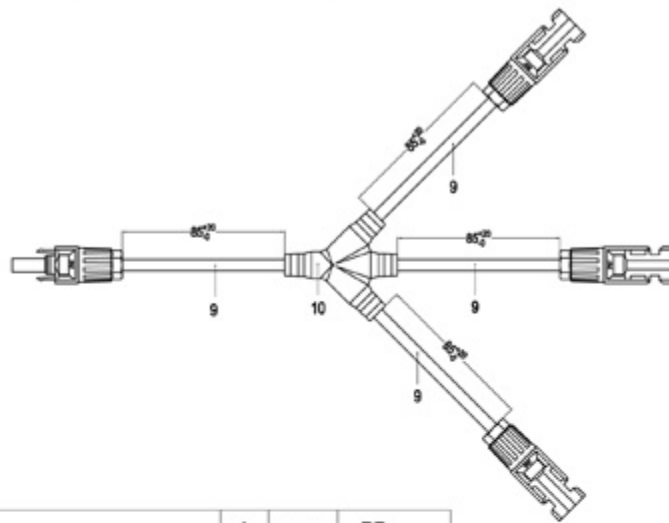

LEADER

Conector paralelo MC4 cableado panel solar juntos

Modelo

SY-BY31-A/B

Ningún producto.	SY-BY31-A / B
Insulation material	PPO
Voltaje clasificado	TUV 1000 DC / UL 600V DC
Corriente nominal	20A-40A
Test voltage	6KV (50Hz, 1 min)
Contact material	copper, tin plated
Contact resistance	less than 0.5 m ohm
Degree of protection	IP67
Dimensión del pin	4.0 MM
Cable solar compatible	2.5/4.0 /6.0 mm ² (14/12/10 AWG)

10	SY-CM21-00	2in1 Molding	1	Black	PP
9	SY-CB85-01	4.0mm ² Cable	4	Black	L=85mm
8	SY-MC4-2-S01-00	Ø10*1.5*0° Ring	3	Red	Silicone
7	SY-TC4A-P01-00	Ø4.0 Cable Male Connector Housing	3	Black	PPO
6	SY-TC4A-M02-00	Ø4 Drum Terminal	3	White	Beryllium Bronze
5	SY-TC4A-M01-00	Ø4 Female Terminal	1	White	Copper
4	SY-MC4-1-P01-00	Ø4.0 Cable Male Connector Housing	1	Black	PPO
3	SY-TC4B-S01-00	Ø10.5*7.0 Waterproof Ring(For 4~6MM ² Cable)	4	Black	Silicone
2	SY-TC4A-P01-00	Ø15 Tumcap	4	Black	PPO
1	SY-MC4-2-M01-00	Ø4 Mmale Terminal	1	White	Copper
No.	Product No.	Product Name	Q'TY	Colour	Material

Dimension	Tolerance	LEADER TECHNOLOGY (SHENZHEN) CO.,LTMITED	
30.00-60.00	±0.05	APVD:	NAME: 1MaleTo 3Female Cable
60.00-90.00	±0.05	CHK:	PRODUCT NUMBER: SY-8Y31-A
90.00-120.00	±0.05	DWR:	Units: Size: SCALE: SHEET BLATT: REV: MM A4 1 OF 1 A
Angle			
0-60°	±0.05		
60°~	±0.05		

Dimension	Tolerance	LEADER TECHNOLOGY (SHENZHEN) CO.,LTMITED	
30.00-60.00	±0.05	APVD:	NAME: 1Female To 3Male Cable
60.00-90.00	±0.05	CHK:	PRODUCT NUMBER: SY-BY31-B
90.00-120.00	±0.05		
120.00~	±0.05	DWN:	Units: Size: SCALE: SHEET BLATT: REV:
Angle			MM A4 1 OF 1 A
0-90°	±0.05		
90°~	±0.05		