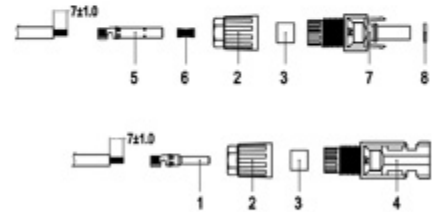

LEADER

Conector paralelo MC4 cableado panel solar juntos

Modelo

SY-BY31-A/B

Ningún producto.	SY-BY31-A / B
Insulation material	PPO
Voltaje clasificado	TUV 1000 DC / UL 600V DC
Corriente nominal	20A-40A
Test voltage	6KV (50Hz, 1 min)
Contact material	copper, tin plated
Contact resistance	less than 0.5 m ohm
Degree of protection	IP67
Dimensión del pin	4.0 MM
Cable solar compatible	2.5/4.0 /6.0 mm ² (14/12/10 AWG)

10	SY-CM21-00	2in1 Molding	1	Black	PP
9	SY-CB85-01	4.0mm ² Cable	4	Black	L=85mm
8	SY-MC4-2-S01-00	Ø10*1.5*0° Ring	3	Red	Silicone
7	SY-TC4A-P01-00	Ø4.0 Cable Male Connector Housing	3	Black	PPO
6	SY-TC4A-M02-00	Ø4 Drum Terminal	3	White	Beryllium Bronze
5	SY-TC4A-M01-00	Ø4 Female Terminal	1	White	Copper
4	SY-MC4-1-P01-00	Ø4.0 Cable Male Connector Housing	1	Black	PPO
3	SY-TC4B-S01-00	Ø10.5*7.0 Waterproof Ring(For 4~6MM ² Cable)	4	Black	Silicone
2	SY-TC4A-P01-00	Ø15 Tumcap	4	Black	PPO
1	SY-MC4-2-M01-00	Ø4 Mmale Terminal	1	White	Copper
No.	Product No.	Product Name	Q'TY	Colour	Material

Dimension	Tolerance	LEADER TECHNOLOGY (SHENZHEN) CO.,LTMITED	
30.00-60.00	±0.05	APVD:	NAME: 1MaleTo 3Female Cable
60.00-90.00	±0.05	CHK:	PRODUCT NUMBER: SY-8Y31-A
90.00-120.00	±0.05	DWR:	Units: Size: SCALE: SHEET BLATT: REV: MM A4 1 OF 1 A
Angle			
0-60°	±0.05		
60°~	±0.05		

Dimension	Tolerance	LEADER TECHNOLOGY (SHENZHEN) CO.,LTMITED	
30.00-60.00	±0.05	APVD:	NAME: 1Female To 3Male Cable
60.00-90.00	±0.05	CHK:	PRODUCT NUMBER: SY-BY31-B
90.00-120.00	±0.05		
120.00~	±0.05	DWN:	Units: Size: SCALE: SHEET BLATT: REV:
Angle			MM A4 1 OF 1 A
0-90°	±0.05		
90°~	±0.05		