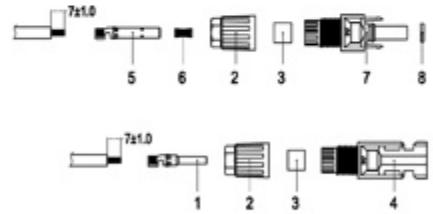

LEADER

Conector paralelo MC4 cableado panel solar juntos

Modelo

SY-BY31-A/B

Ningún producto.	SY-BY31-A / B
Insulation material	PPO
Voltaje clasificado	TUV 1000 DC / UL 600V DC
Corriente nominal	20A-40A
Test voltage	6KV (50Hz, 1 min)
Contact material	copper, tin plated
Contact resistance	less than 0.5 m ohm
Degree of protection	IP67
Dimensión del pin	4.0 MM
Cable solar compatible	2.5/4.0 /6.0 mm ² (14/12/10 AWG)

10	SY-CM21-00	2in1 Molding	1	Black	PP
9	SY-CB85-01	4.0mm ² Cable	4	Black	L=85mm
8	SY-MC4-2-S01-00	Ø10*1.5*0° Ring	3	Red	Silicone
7	SY-TC4A-P01-00	Ø4.0 Cable Male Connector Housing	3	Black	PPO
6	SY-TC4A-M02-00	Ø4 Drum Terminal	3	White	Beryllium Bronze
5	SY-TC4A-M01-00	Ø4 Female Terminal	1	White	Copper
4	SY-MC4-1-P01-00	Ø4.0 Cable Male Connector Housing	1	Black	PPO
3	SY-TC4B-S01-00	Ø10.5*7.0 Waterproof Ring(For 4~6MM ² Cable)	4	Black	Silicone
2	SY-TC4A-P01-00	Ø15 Tumcap	4	Black	PPO
1	SY-MC4-2-M01-00	Ø4 Mmale Terminal	1	White	Copper
No.	Product No.	Product Name	Q'TY	Colour	Material

Dimension	Tolerance	LEADER TECHNOLOGY (SHENZHEN) CO.,LTMITED	
30.00-60.00	±0.05	APVD:	NAME: 1MaleTo 3Female Cable
60.00-90.00	±0.05	CHK:	PRODUCT NUMBER: SY-8Y31-A
90.00-120.00	±0.05	DWR:	Units: Size: SCALE: SHEET BLATT: REV: MM A4 1 OF 1 A
Angle			
0-60°	±0.05		
60°~	±0.05		

Dimension	Tolerance	LEADER TECHNOLOGY (SHENZHEN) CO.,LTMITED	
30.00-60.00	±0.05	APVD:	NAME: 1Female To 3Male Cable
60.00-90.00	±0.05	CHK:	PRODUCT NUMBER: SY-BY31-B
90.00-120.00	±0.05		
120.00~	±0.05	DWN:	Units: Size: SCALE: SHEET BLATT: REV:
Angle			MM A4 1 OF 1 A
0-90°	±0.05		
90°~	±0.05		